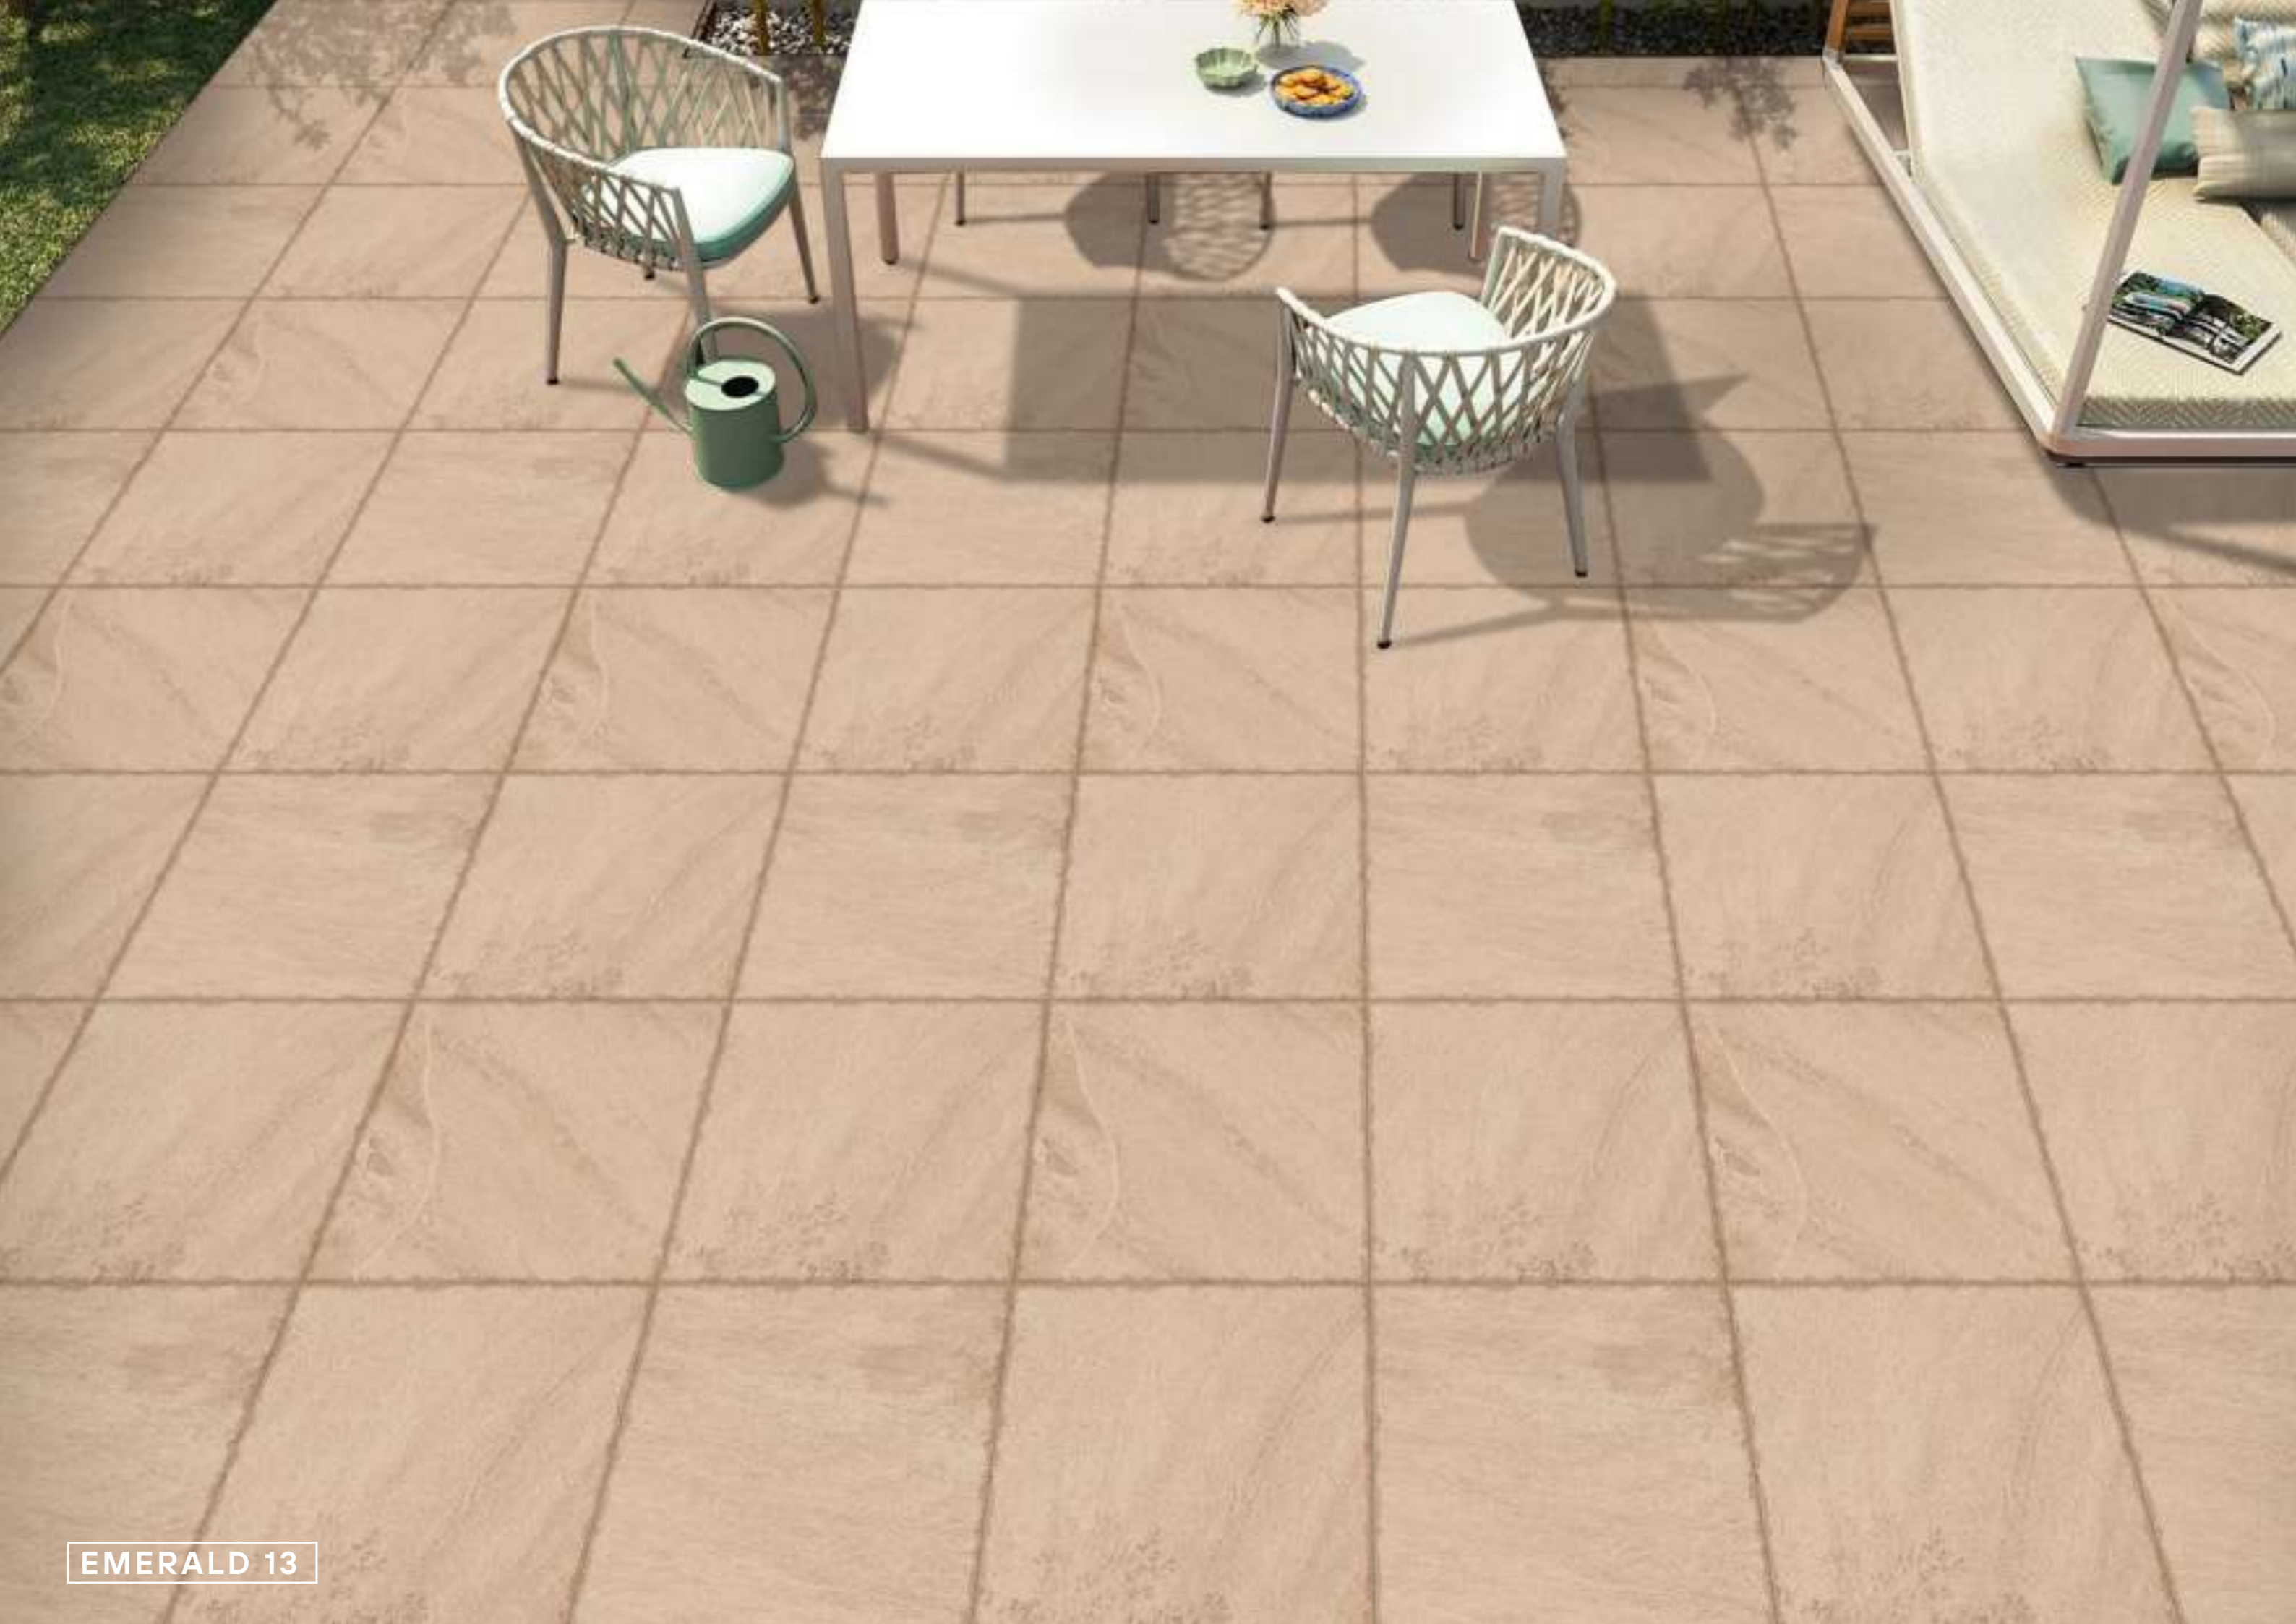

⊗ R-04

EMERALD 10

Zero
Maintenance

Highly
Durable

Parking
Tile

Eco
Friendly

400X
400MM

EMERALD 13